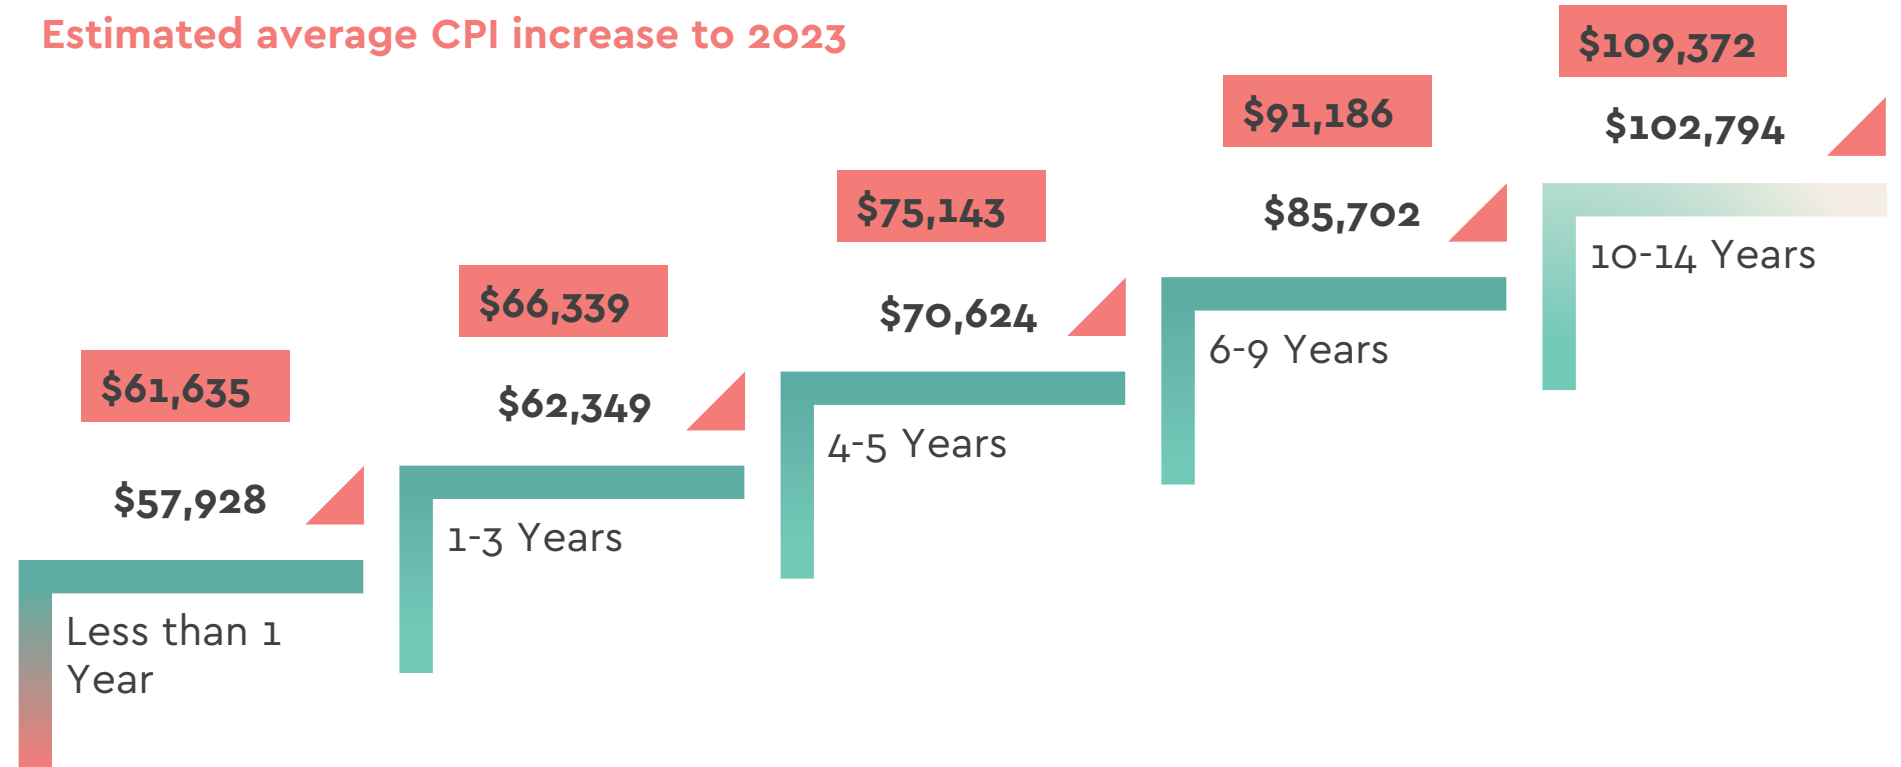

CAREER GUIDE

Estimated average CPI increase to 2023

LANDSCAPE ARCHITECTS
YEARS EXPERIENCE VS
AVERAGE SALARIES
AS AT YEAR 2021

52%

48%

GENDER

Women have increased their share of the landscape architecture profession from 42% in the Census results of 2016 to 48% in the Census results of 2021. These percentages show a well gender balanced profession.